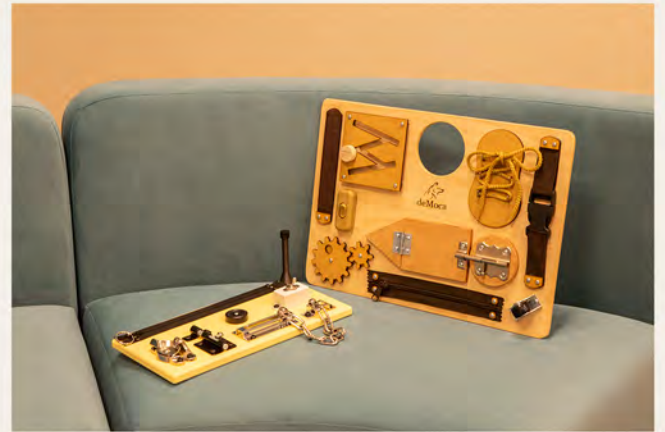

Sensory Items

Sensory Kit

Contains:

- | | |
|---------------------|-------------------|
| 1 Dry bag | 1 Plastic pin art |
| 1 Ear defenders | 1 Popit |
| 1 Rainmaker shaker | 1 Tactile brush |
| 1 Emotion cards set | 4 fidget toys |

Weighted Blanket

Activity Board

Activity Cushion

Narwhal Plush Toy