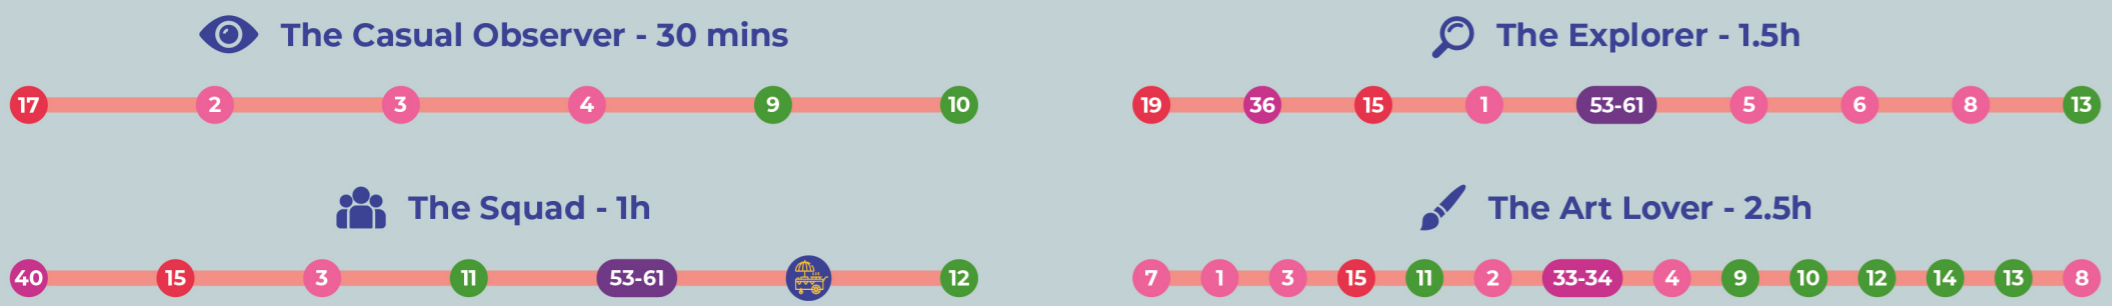

Art Skins on Monuments

9 TEO ENG SENG: LIVING THE LIFE by Teo Eng Seng X Milosh Luczynski
National Gallery Singapore, Façade, Mon-Sun, 7.30pm-midnight

10 TEMPLE OF LOVE by Arahmaiani X Wayang Merdeka X Milosh Luczynski
National Gallery Singapore, Façade, Mon-Sun, 7.30pm-midnight

11 SYMPHONY OF ORDER by Sarah Choo Jing
National Gallery Singapore, Supreme Court Wing, Level 3 Rotunda Library & Archive, Mon-Thu, 5.30-7pm; Fri-Sun, 5.30-11pm

12 WINTER SONATA, SUMMER MOOKATA by Knuckles & Notch
The Arts House, Façade, Mon-Sun, 7.30pm-midnight

13 EMBROIDERED LANDSCAPES by SISTRUM
Victoria Theatre & Victoria Concert Hall, Façade, Mon-Sun, 7.45pm-midnight

14 PASSAGE by SOTA Students
Asian Civilisations Museum, Extension Wing Façade, Mon-Sun, 7.30pm-midnight

Recommended Routes

Choose one and start your journey!

Festival Programmes

Exhibitions

- 15 *Tropical: Stories from Southeast Asia and Latin America*
- 16 *Liu Kuo-sung: Experimentation as Method*
- 17 *See Me, See You: Early Video Installation of Southeast Asia*
- 18 *Siapa Nama Kamu? Art in Singapore since the 19th Century*
- 19 *Between Declarations and Dreams: Art of Southeast Asia since the 19th Century*
- 20 *The Neglected Dimension*
- 21 *Ng Teng Fong Roof Garden Commission: Untitled by Shilpa Gupta*

- 22 *Listening to Architecture: The Gallery's Histories and Transformations*
- 23 *Stories in Light: Four Modern Photographers in Singapore* [Online]
- 24 *Gallery Children's Biennale 2023: Let's Make A Better Place*
- 25 *Manila Galleon: From Asia to the Americas*
- 26 *Literary Pioneer Exhibition: Goh Poh Seng*
- 27 *The Cultural Medallion Literary Pursuit*

Conversations

- 28 Artsplaining ft. Vintageknd & Curator Qinyi Lim
- 29 Artsplaining ft. Adrian Loo & Curator Clarissa Chikiamco
- 30 Artsplaining ft. Michele Rodda & Curator Joleen Loh

Activities

- 31 *Transmissions from the Wayang Spaceship: A Light to Night Special*
- 32 *Transmissions from the Wayang Spaceship: Weekend Live Drawing Sessions*
- 33 *Basement X: Art Market*
- 34 *Basement X: Make and Take Activity Stations*
- 35 *Wishful Thinking Performance*
- 36 *First Responders*
- 37 *Ways of Not Seeing (Workshop)*
- 38 *Dungeons & Dragons: The Art Quest*
- 39 *Artwork Scavenger Hunt*
- 40 *How to Art with Friends*
- 41 *PIP's PLAYbox @ Esplanade*
- 42 *The Arcade*
- 43 *Objects of Amusement: Self-Guided Trail*
- 44 *Pop-up Bookstore by Chio Books*
- 45 *Read At Home*

Tours

- 46 *Collective Canvas: A Tour Reimagined*
- 47 *Civic District Tours: Icons Restored and Reimagined*
- 48 *3 in 30 Tours: If I Were You*
- 49 *Back-of-House - "Former Supreme Court: Unseen, Unheard" Tour*
- 50 *VCH Backstage Tours*
- 51 *Esplanade PIP's Trail*

Live Performances

- 52 *Resonates With Residency*
- 53 *Gallery Gigs - Tropika*
- 54 *Gallery Gigs - nkei*
- 55 *Gallery Gigs - BBbaloo and Friends*
- 56 *Gallery Gigs - The Mashed Ups*
- 57 *Gallery Gigs - Varsha*
- 58 *Gallery Gigs - ANTARMUKA*
- 59 *Gallery Gigs - shazza*
- 60 *Gallery Gigs - GrooveTop*
- 61 *Gallery Gigs - GOOSE 我鳥*
- 62 *LASALLE Interdisciplinary Festival Performance*
- 63 *SNYO Percussion Ensemble: As One*
- 64 *VCHpresents Chamber: Figaro in a Pocket*
- 65 *Esplanade Presents - A Date With Friends 2024*
- 66 *Esplanade Presents - All Things New 2024*
- 67 *Esplanade Presents - Ludovico Einaudi*

- 68 *Thank You For Holding* by Marc Nair
- 69 *The Odditorium*

Youth Programme

- 70 *Kolektif Takeover: The ___ Project*

Legend

- ★ Special Exhibition
- 🎫 Ticketed Programme

Free entry on Fri-Sun with extended opening hours until 11pm to all exhibitions at National Gallery Singapore.